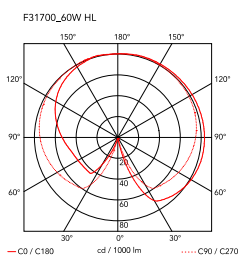

IC Lights Table 1 High

by Michael Anastassiades , 2014

Table lamp providing diffused light. Frame in brass, brushed and transparent varnished or chrome steel, and black. Blown glass opal diffuser. Dimmer on the power chord.

Mounting	Table
Environment	Indoor
Weight	1.7 Kg
Light sources available	1 x MAX 60W E14 HSGS 820lm 2800K [e] cod.RF19781 Dimmable 1 x LED 8W E14 800lm 3000K cod. RF26565 [e] Dimmable 1 x LED 8W E14 700lm 2700K cod. RF26767 [e] Dimmable 1 x LED 10W E14 900lm 3000K [e] cod. RF26260 Dimmable 1 x LED 10W E14 900lm 2700K cod. RF26261 [e] Dimmable