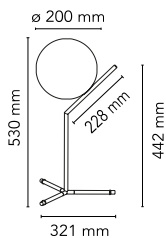

IC Lights Table 1 High

by Michael Anastassiades , 2014

Table lamp providing diffused light. Frame in brass, brushed and transparent varnished or chrome steel, and black. Blown glass opal diffuser. Dimmer on the power chord.

Mounting	Table
Environment	Indoor
Weight	1.7 Kg
Light sources available	1 x MAX 60W E14 HSGS 820lm 2800K [e] cod.RF19781 Dimmable 1 x LED 8W E14 800lm 3000K cod. RF26565 [e] Dimmable 1 x LED 8W E14 700lm 2700K cod. RF26767 [e] Dimmable 1 x LED 10W E14 900lm 3000K [e] cod. RF26260 Dimmable 1 x LED 10W E14 900lm 2700K cod. RF26261 [e] Dimmable